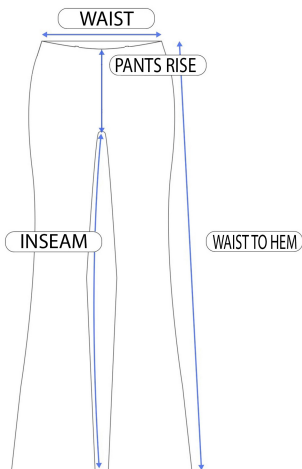

24

Seven

COMFORT APPAREL

| R017508GNN | | | |
|------------|-------|--------------|--------|
| Size | Waist | Waist To Hem | Inseam |
| S | 22 | 39 | 31 |
| M | 24 | 39.25 | 31.5 |
| L | 26 | 39.5 | 32 |
| XL | 28 | 39.75 | 32.5 |
| 1X | 32 | 40.25 | 33 |