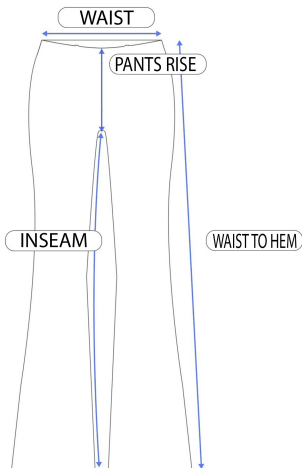

# 24

# Seven

COMFORT APPAREL

R017508					
Size	Hip	Waist	Waist To Hem	Inseam	Pants Rise
S	34	22	39	31	9
M	36	24	39.25	31.5	9.5
L	38	26	39.5	32	10
XL	40	28	39.75	32.5	10.5
1X	44	32	40.25	33	11

MADE IN USA

MACHINE WASH, COOL WATER, NO BLEACH, DRY FLAT, COOL IRON

95-percent rayon, 5-percent spandex