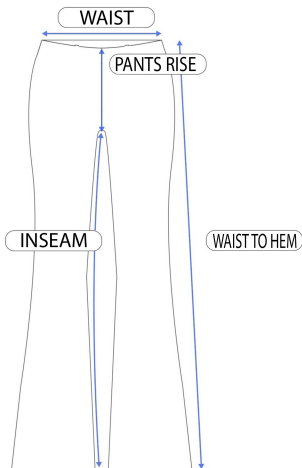

# 24

# Seven

COMFORT APPAREL

R017500					
Size	Hip	Waist	Waist To Hem	Inseam	Pants Rise
S	31	22	34.5	26.5	9
M	33	24	34.75	27	9.5
L	35	26	35	27.5	10
XL	37	28	35.25	28	10.5
1X	41	32	35.75	28.5	11

MADE IN USA

MACHINE WASH, COOL WATER, NO BLEACH, DRY FLAT, COOL IRON

95-percent rayon, 5-percent spandex