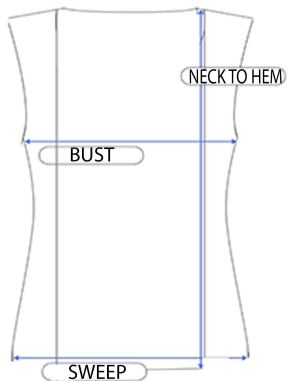

24 *Seven*

COMFORT APPAREL

R017373NNT				
Size	Shoulder	Bust	Sweep	Neck To Hem
S	13	35	82	35
M	13.5	36	83	35.62
L	14	37	84	36.25
XL	14.5	38	85	36.88
1X	15.5	40	87	38.12

MADE IN USA

MACHINE WASH, COOL WATER, NO BLEACH, DRY FLAT, COOL IRON