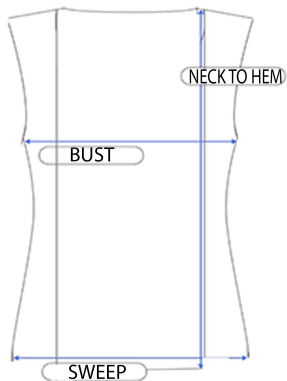

# 24 *Seven*

COMFORT APPAREL

R017373				
Size	Shoulder	Bust	Sweep	Neck To Hem
S	13	35	82	35
M	13.5	36	83	35.62
L	14	37	84	36.25
XL	14.5	38	85	36.88
1X	15.5	40	87	38.12

MADE IN USA

MACHINE WASH, COOL WATER, NO BLEACH, DRY FLAT, COOL IRON