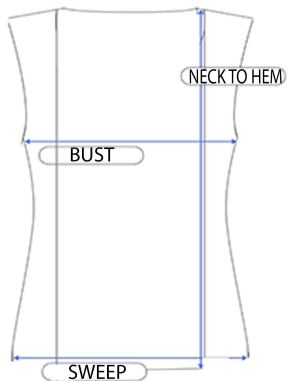

# 24 *Seven*

COMFORT APPAREL

R017372					
Size	Shoulder	Bust	Hip	Sweep	Neck To Hem
S	13	30	34	45	50.5
M	13.5	31	36	46	51.12
L	14	32	38	47	51.75
XL	14.5	33	40	48	52.38
1X	15.5	35	44	50	53.62

MADE IN USA

MACHINE WASH, COOL WATER, NO BLEACH, DRY FLAT, COOL IRON