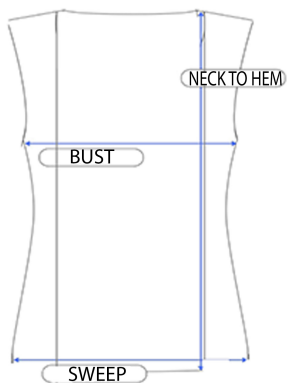

24 *Seven*

COMFORT APPAREL

R017371					
Size	Shoulder	Bust	Sweep	Sleeve	Neck To Hem
S	13	32	49	14	39.5
M	13.5	33	50	14.35	40.12
L	14	34	51	14.7	40.75
XL	14.5	35	52	15.05	41.38
1X	15.5	37	54	15.65	42.62

MADE IN USA

MACHINE WASH, COOL WATER, NO BLEACH, DRY FLAT, COOL IRON

95% rayon, 5% spandex