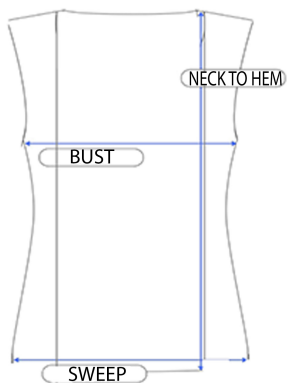

24 *Seven*

COMFORT APPAREL

R017356BLN					
Size	Shoulder	Bust	Sweep	Sleeve	Neck To Hem
S	11.5	33	49	13	40.5
M	12	34	50	13.35	41.12
L	12.5	35	51	13.7	41.75
XL	13	36	52	14.05	42.38
1X	14	38	54	14.65	43.62

MADE IN USA

MACHINE WASH, COOL WATER, NO BLEACH, DRY FLAT, COOL IRON

92% poly, 8% spandex