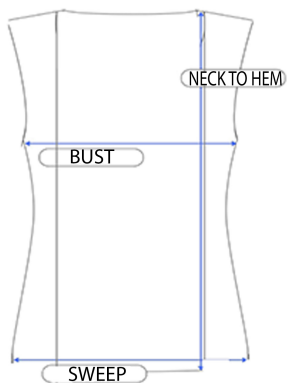

24 Seven

COMFORT APPAREL

R017341TDD					
Size	Shoulder	Bust	Sweep	Sleeve	Neck To Hem
S	13	34	80	12.5	36.5
M	13.5	35	81	12.85	37.12
L	14	36	82	13.2	37.75
XL	14.5	37	83	13.55	38.38
1X	15.5	39	85	14.15	39.62

MADE IN USA

MACHINE WASH, COOL WATER, NO BLEACH, DRY FLAT, COOL IRON

95% rayon, 5% spandex