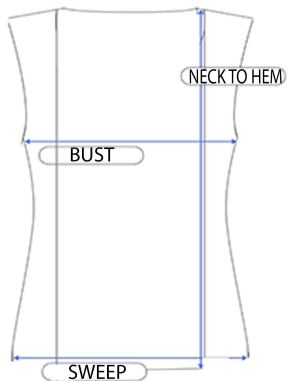

24 *Seven*

COMFORT APPAREL

R017341					
Size	Shoulder	Bust	Sweep	Sleeve	Neck To Hem
S	13	34	80	12.5	36.5
M	13.5	35	81	12.85	37.12
L	14	36	82	13.2	37.75
XL	14.5	37	83	13.55	38.38
1X	15.5	39	85	14.15	39.62