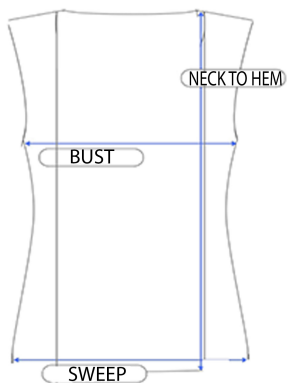

24 *Seven*

COMFORT APPAREL

R017333					
Size	Shoulder	Bust	Sweep	Sleeve	Neck To Hem
S	15	32	48	16.5	37.5
M	15.5	33	49	16.85	38.12
L	16	34	50	17.2	38.75
XL	16.5	35	51	17.55	39.38
1X	17.5	37	53	18.15	40.62

MADE IN USA

MACHINE WASH, COOL WATER, NO BLEACH, DRY FLAT, COOL IRON

95-percent rayon, 5-percent spandex