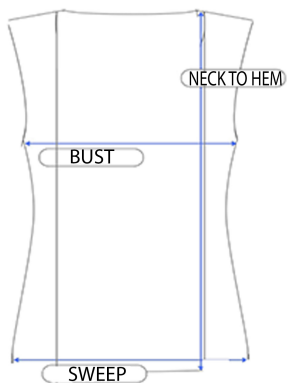

24 *Seven*

COMFORT APPAREL

R017332SFT					
Size	Shoulder	Bust	Hip	Sweep	Neck To Hem
S	13	34	41	53	43
M	13.5	35	43	54	43.62
L	14	36	45	55	44.25
XL	14.5	37	47	56	44.88
1X	15.5	39	51	58	46.12

MADE IN USA

MACHINE WASH, COOL WATER, NO BLEACH, DRY FLAT, COOL IRON