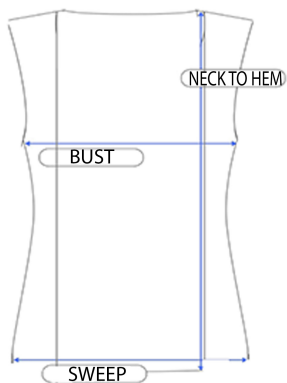

24 *Seven*

COMFORT APPAREL

R017332					
Size	Shoulder	Bust	Hip	Sweep	Neck To Hem
S	13	34	41	53	43
M	13.5	35	43	54	43.62
L	14	36	45	55	44.25
XL	14.5	37	47	56	44.88
1X	15.5	39	51	58	46.12

MADE IN USA

MACHINE WASH, COOL WATER, NO BLEACH, DRY FLAT, COOL IRON

95-percent rayon, 5-percent spandex