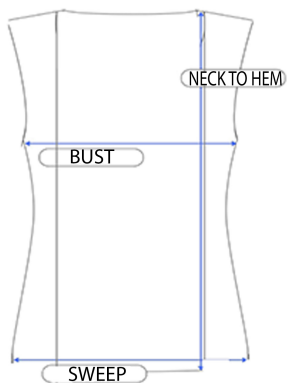

24

Seven
COMFORT APPAREL

R017326KTN			
Size	Shoulder	Sweep	Neck To Hem
S	12	48	36
M	12.5	49	36.62
L	13	50	37.25
XL	13.5	51	37.88
1X	14.5	53	39.12

MADE IN USA

MACHINE WASH, COOL WATER, NO BLEACH, DRY FLAT, COOL IRON

92% poly, 8% spandex