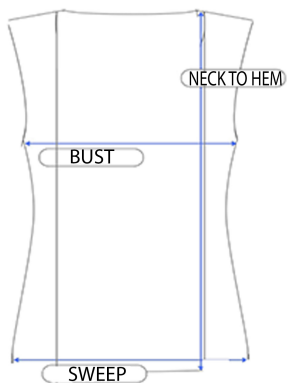

24 *Seven*

COMFORT APPAREL

R017325FRR					
Size	Shoulder	Bust	Sweep	Sleeve	Neck To Hem
S	15.5	40	78	16	36
M	16	41	79	16.35	36.62
L	16.5	42	80	16.7	37.25
XL	17	43	81	17.05	37.88
1X	18	45	83	17.65	39.12

MADE IN USA

HANDWASH, HANG DRY OR FLAT DRY

92% poly, 8% spandex