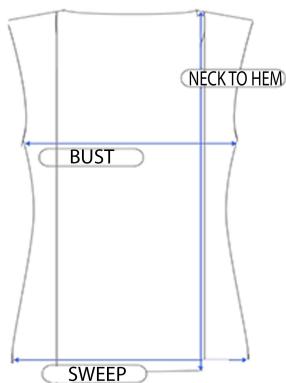

# 24 *Seven*

COMFORT APPAREL

R017325CMM					
Size	Shoulder	Bust	Sweep	Sleeve	Neck To Hem
S	15.5	40	78	16	36
M	16	41	79	16.35	36.62
L	16.5	42	80	16.7	37.25
XL	17	43	81	17.05	37.88
1X	18	45	83	17.65	39.12

MADE IN USA

HANDWASH, HANG DRY OR FLAT DRY

92% poly, 8% spandex