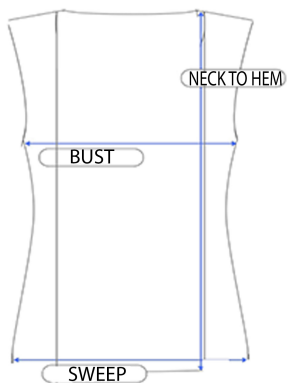

24 Seven

COMFORT APPAREL

R017309					
Size	Shoulder	Bust	Sweep	Sleeve	Neck To Hem
S	13	42	63	15	29.5
M	13.5	43	64	15.35	30.12
L	14	44	65	15.7	30.75
XL	14.5	45	66	16.05	31.38
1X	15.5	47	68	16.65	32.62

MADE IN USA