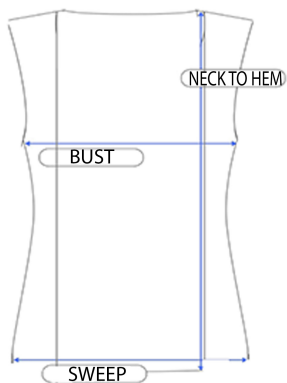

# 24 *Seven*

COMFORT APPAREL

| R017305 |          |      |       |             |
|---------|----------|------|-------|-------------|
| Size    | Shoulder | Bust | Sweep | Neck To Hem |
| S       | 13       | 42   | 89    | 25.5        |
| M       | 13.5     | 43   | 90    | 26.12       |
| L       | 14       | 44   | 91    | 26.75       |
| XL      | 14.5     | 45   | 92    | 27.38       |
| 1X      | 15.5     | 47   | 94    | 28.62       |