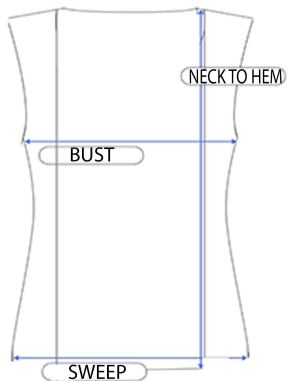

24 *Seven*

COMFORT APPAREL

R017303					
Size	Shoulder	Bust	Sweep	Sleeve	Neck To Hem
S	14	46	88	14	24.5
M	14.5	47	89	14.35	25.12
L	15	48	90	14.7	25.75
XL	15.5	49	91	15.05	26.38
1X	16.5	51	93	15.65	27.62

MADE IN USA

MACHINE WASH, COOL WATER, NO BLEACH, DRY FLAT, COOL IRON

95-percent rayon, 5-percent spandex