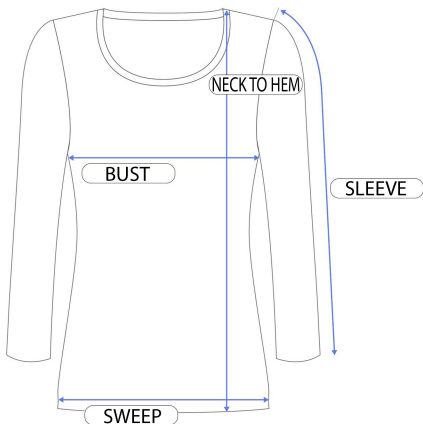

# 24 *Seven*

COMFORT APPAREL

R017291LEF				
Size	Shoulder	Bust	Sweep	Neck To Hem
S	12	29	78	27
M	12.5	30	79	27.62
L	13	31	80	28.25
XL	13.5	32	81	28.88
1X	14.5	34	83	30.12

MADE IN USA

MACHINE WASH, COOL WATER, NO BLEACH, DRY FLAT, COOL IRON

92% poly, 8% spandex