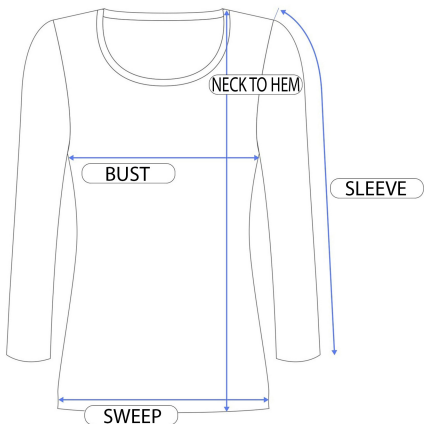

# 24 *Seven*

COMFORT APPAREL

R017291CRM				
Size	Shoulder	Bust	Sweep	Neck To Hem
S	12	29	78	27
M	12.5	30	79	27.62
L	13	31	80	28.25
XL	13.5	32	81	28.88
1X	14.5	34	83	30.12

MADE IN USA

MACHINE WASH, COOL WATER, NO BLEACH, DRY FLAT, COOL IRON

92% poly, 8% spandex