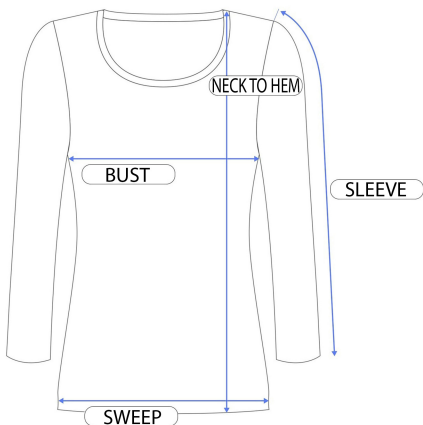

24

Seven

COMFORT APPAREL

R017253					
Size	Shoulder	Bust	Sweep	Sleeve	Neck To Hem
S	13	30	83	12	30.5
M	13.5	31	84	12.35	31.12
L	14	32	85	12.7	31.75
XL	14.5	33	86	13.05	32.38
1X	15.5	35	88	13.65	33.62

MADE IN USA

MACHINE WASH, COOL WATER, NO BLEACH, DRY FLAT, COOL IRON

95% RAYON, 5% SPANDEX