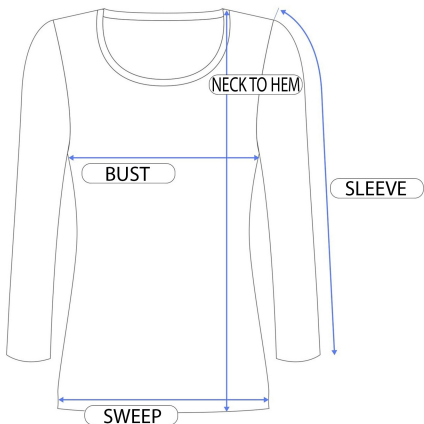

24 *Seven*

COMFORT APPAREL

R017215RCM				
Size	Shoulder	Bust	Sweep	Neck To Hem
S	11	32	52	28.5
M	11.5	33	53	29.12
L	12	34	54	29.75
XL	12.5	35	55	30.38
1X	13.5	37	57	31.62

MADE IN USA

MACHINE WASH, COOL WATER, NO BLEACH, DRY FLAT, COOL IRON

92% poly, 8% spandex