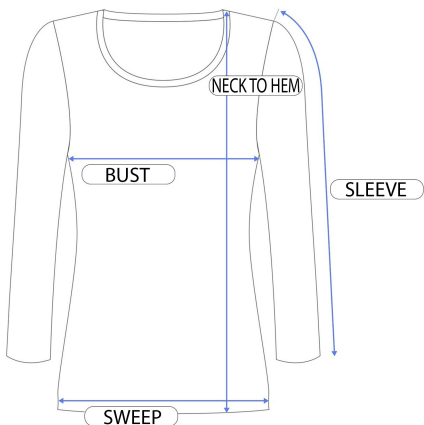

24 *Seven*

COMFORT APPAREL

R017215				
Size	Shoulder	Bust	Sweep	Neck To Hem
S	11	32	52	28.5
M	11.5	33	53	29.12
L	12	34	54	29.75
XL	12.5	35	55	30.38
1X	13.5	37	57	31.62

MADE IN USA

MACHINE WASH, COOL WATER, NO BLEACH, DRY FLAT, COOL IRON

95% RAYON, 5% SPANDEX