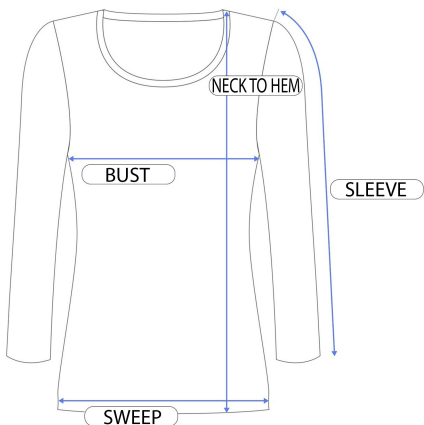

24

Seven

COMFORT APPAREL

R017214					
Size	Shoulder	Bust	Sweep	Sleeve	Neck To Hem
S	18	41	33	8.5	26
M	18.5	42	34	8.85	26.62
L	19	43	35	9.2	27.25
XL	19.5	44	36	9.55	27.88
1X	20.5	46	38	10.15	29.12

MADE IN USA

MACHINE WASH, COOL WATER, NO BLEACH, DRY FLAT, COOL IRON

95% RAYON, 5% SPANDEX