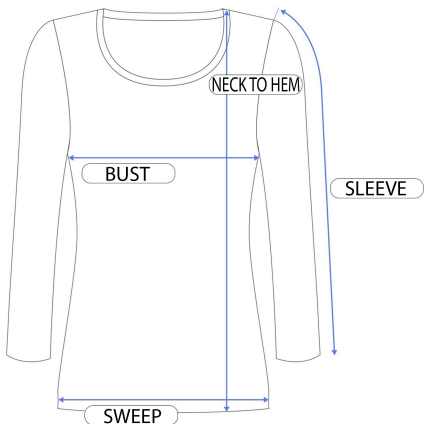

24 *Seven*

COMFORT APPAREL

R017211LEF				
Size	Shoulder	Bust	Sweep	Neck To Hem
S	11	29	82	31
M	11.5	30	83	31.62
L	12	31	84	32.25
XL	12.5	32	85	32.88
1X	13.5	34	87	34.12

MADE IN USA

MACHINE WASH, COOL WATER, NO BLEACH, DRY FLAT, COOL IRON

92% poly, 8% spandex