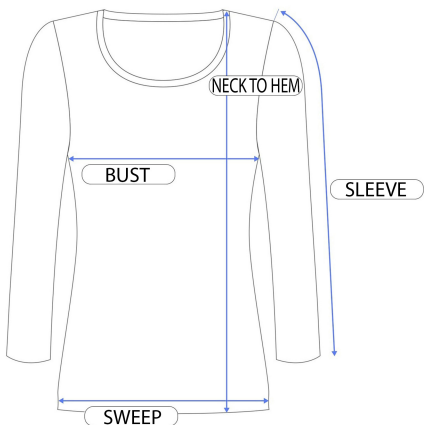

# 24 *Seven*

COMFORT APPAREL

R017211				
Size	Shoulder	Bust	Sweep	Neck To Hem
S	11	29	82	31
M	11.5	30	83	31.62
L	12	31	84	32.25
XL	12.5	32	85	32.88
1X	13.5	34	87	34.12

MADE IN USA

MACHINE WASH, COOL WATER, NO BLEACH, DRY FLAT, COOL IRON

95% RAYON, 5% SPANDEX