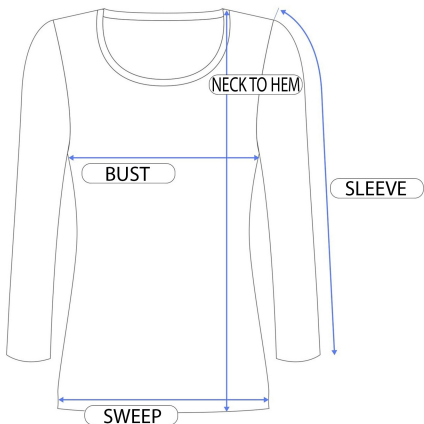

# 24 *Seven*

COMFORT APPAREL

R017204WBR					
Size	Shoulder	Bust	Sweep	Sleeve	Neck To Hem
S	13.5	30	83	13	31
M	14	31	84	13.35	31.62
L	14.5	32	85	13.7	32.25
XL	15	33	86	14.05	32.88
1X	16	35	88	14.65	34.12

MADE IN USA

MACHINE WASH, COOL WATER, NO BLEACH, DRY FLAT, COOL IRON

92% poly, 8% spandex