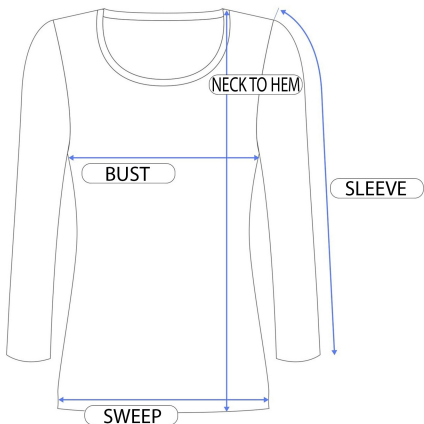

24 *Seven*

COMFORT APPAREL

R017204PNA					
Size	Shoulder	Bust	Sweep	Sleeve	Neck To Hem
S	13.5	30	83	13	31
M	14	31	84	13.35	31.62
L	14.5	32	85	13.7	32.25
XL	15	33	86	14.05	32.88

MADE IN USA

MACHINE WASH, COOL WATER, NO BLEACH, DRY FLAT, COOL IRON

92% poly, 8% spandex