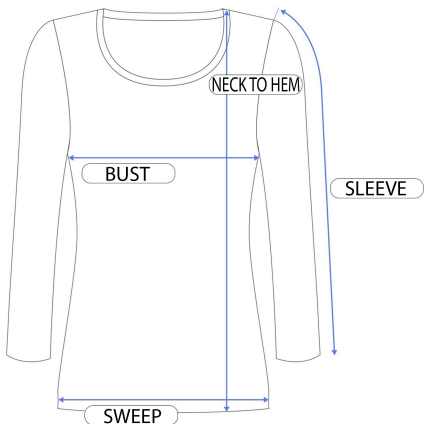

# Seven

COMFORT APPAREL

R017204LBW					
Size	Shoulder	Bust	Sweep	Sleeve	Neck To Hem
S	13.5	30	83	13	31
M	14	31	84	13.35	31.62
L	14.5	32	85	13.7	32.25
XL	15	33	86	14.05	32.88
1X	16	35	88	14.65	34.12

MADE IN USA

MACHINE WASH, COOL WATER, NO BLEACH, DRY FLAT, COOL IRON

92% POLY, 8% SPANDEX