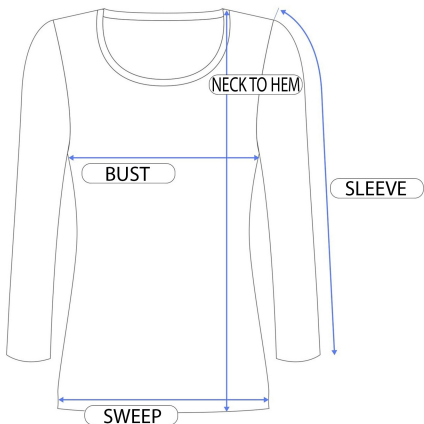

24

Seven

COMFORT APPAREL

R017204BBU					
Size	Shoulder	Bust	Sweep	Sleeve	Neck To Hem
S	13.5	30	83	13	31
M	14	31	84	13.35	31.62
L	14.5	32	85	13.7	32.25
XL	15	33	86	14.05	32.88
1X	16	35	88	14.65	34.12

MADE IN USA

MACHINE WASH, COOL WATER, NO BLEACH, DRY FLAT, COOL IRON

92% POLY, 8% SPANDEX