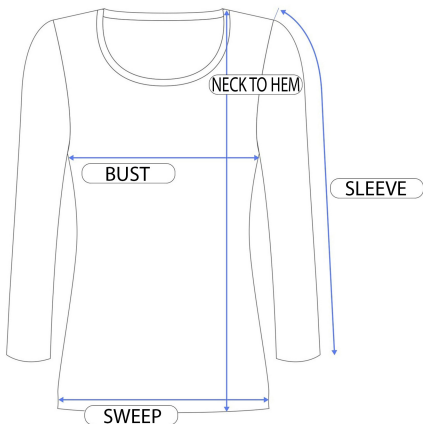

# 24 *Seven*

COMFORT APPAREL

R017204					
Size	Shoulder	Bust	Sweep	Sleeve	Neck To Hem
S	13.5	30	83	13	31
M	14	31	84	13.35	31.62
L	14.5	32	85	13.7	32.25
XL	15	33	86	14.05	32.88
1X	16	35	88	14.65	34.12

MADE IN USA

MACHINE WASH, COOL WATER, NO BLEACH, DRY FLAT, COOL IRON

95% RAYON, 5% SPANDEX