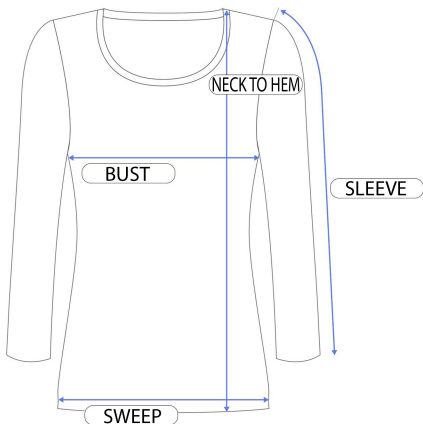

# Seven

COMFORT APPAREL

R017202					
Size	Shoulder	Bust	Sweep	Sleeve	Neck To Hem
S	12.5	31	82	22	28.5
M	13	32	83	22.35	29.12
L	13.5	33	84	22.7	29.75
XL	14	34	85	23.05	30.38
1X	15	36	87	23.65	31.62

MADE IN USA

MACHINE WASH, COOL WATER, NO BLEACH, DRY FLAT, COOL IRON

95-percent rayon, 5-percent spandex